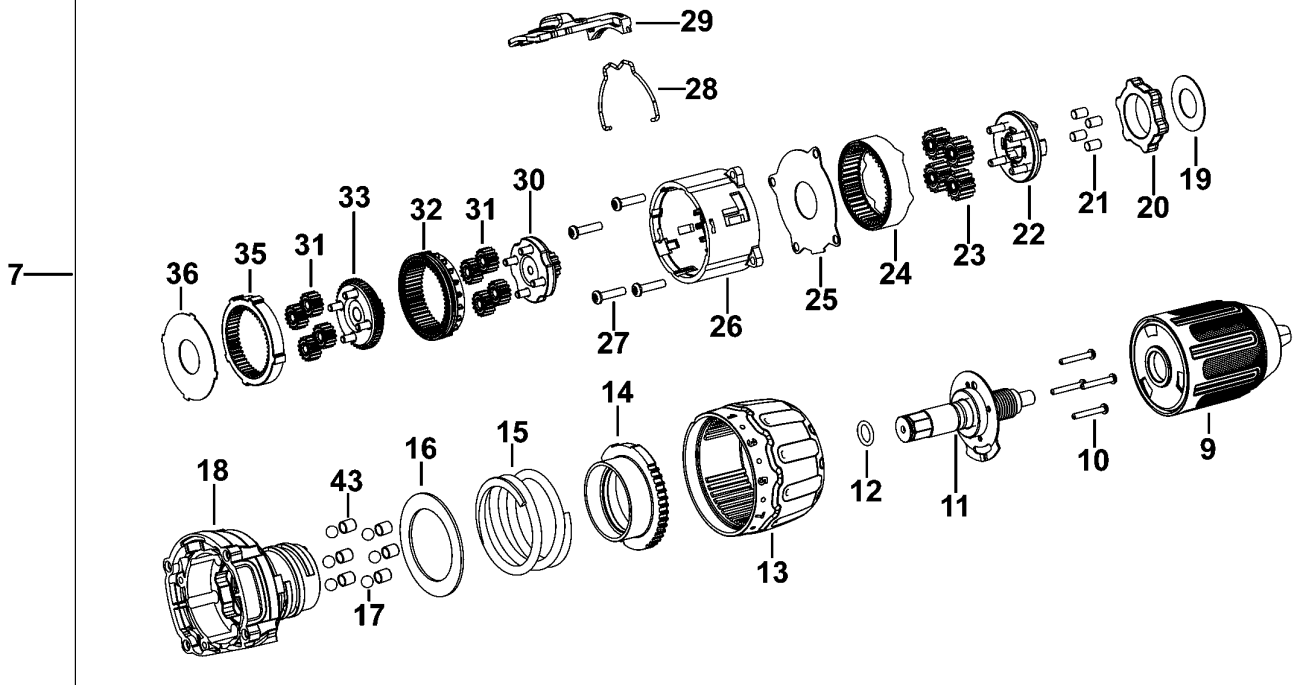

## Parts List DCD777 CORDLESS DRILL 1

Item	Part Number	Qty	Part Description	General Description	Other Info	Repair Inst	Markets
1	N459083	1	CLAMSHELL SET			No	QW
3	N071836	1	ROLL PIN			No	QW
4	N493868	1	MOTOR & SWITCH SA			No	QW
5	N459095	1	LED			No	QW
6	N399342	1	ACTUATOR FWD/REV			No	QW
7	N472976	1	GEARBOX SA			No	QW
8	N463678	12	SCREW			No	QW
9	N472497	1	CHUCK			No	QW
10	N039795	4	SCREW			No	QW
11	N495304	1	SPINDLE SA			No	QW
12	N475306	1	O RING			No	QW
13	N459098	1	COLLAR			No	QW
14	N459099	1	NUT			No	QW
15	N459442	1	SPRING			No	QW
16	N459455	1	WASHER			No	QW
17	N510716	1	BALL	STEEL, 5MM		No	QW
18	N463692	1	CLUTCH HOUSING KIT			No	QW
19	N459467	1	WASHER			No	QW
20	N455056	1	RING			No	QW
21	N456078	4	PIN			No	QW
22	N495305	1	CARRIER SA			No	QW
23	N459597	4	GEAR			No	QW
24	N459268	1	RING			No	QW
25	N459449	1	PLATE			No	QW
26	N459094	1	GEARCASE			No	QW
27	N075506	4	SCREW			No	QW
28	N459273	1	WIRE STEEL			No	QW
29	N459102	1	SELECTOR			No	QW
30	N495306	1	CARRIER SA			No	QW
31	N215916	8	GEAR			No	QW
32	N462062	1	RING			No	QW
33	N495307	1	CARRIER SA			No	QW