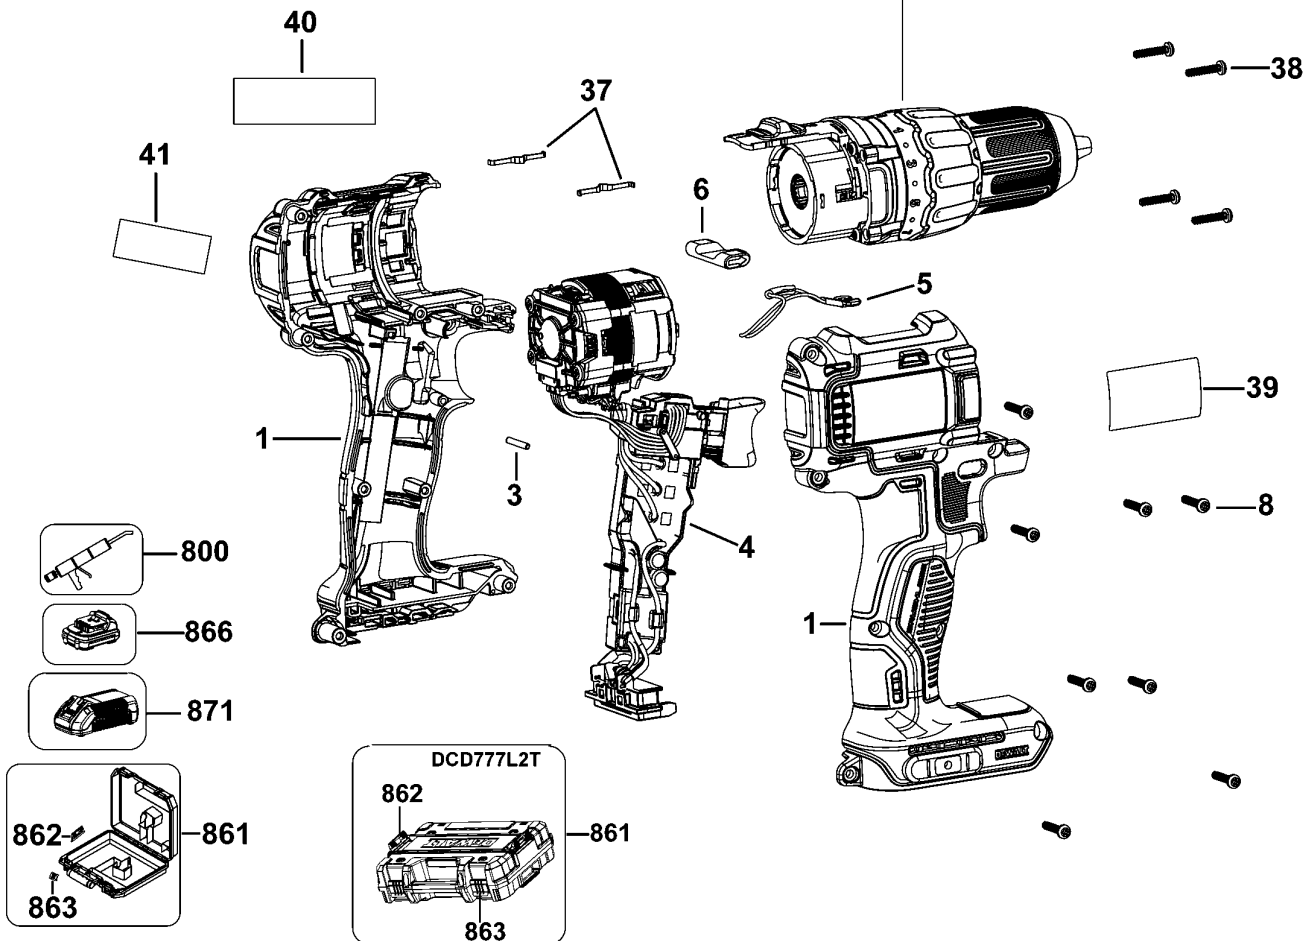

## Parts List DCD777 CORDLESS DRILL 1

Item	Part Number	Qty	Part Description	General Description	Other Info	Repair Inst	Markets
1	N459083	1	CLAMSHELL SET			No	QW
3	N071836	1	ROLL PIN			No	QW
4	N493868	1	MOTOR & SWITCH SA			No	QW
5	N459095	1	LED			No	QW
6	N399342	1	ACTUATOR FWD/REV			No	QW
7	N472976	1	GEARBOX SA			No	QW
8	N463678	12	SCREW			No	QW
9	N472497	1	CHUCK			No	QW
10	N039795	4	SCREW			No	QW
11	N495304	1	SPINDLE SA			No	QW
12	N475306	1	O RING			No	QW
13	N459098	1	COLLAR			No	QW
14	N459099	1	NUT			No	QW
15	N459442	1	SPRING			No	QW
16	N459455	1	WASHER			No	QW
17	N510716	1	BALL	STEEL, 5MM		No	QW
18	N463692	1	CLUTCH HOUSING KIT			No	QW
19	N459467	1	WASHER			No	QW
20	N455056	1	RING			No	QW
21	N456078	4	PIN			No	QW
22	N495305	1	CARRIER SA			No	QW
23	N459597	4	GEAR			No	QW
24	N459268	1	RING			No	QW
25	N459449	1	PLATE			No	QW
26	N459094	1	GEARCASE			No	QW
27	N075506	4	SCREW			No	QW
28	N459273	1	WIRE STEEL			No	QW
29	N459102	1	SELECTOR			No	QW
30	N495306	1	CARRIER SA			No	QW
31	N215916	8	GEAR			No	QW
32	N462062	1	RING			No	QW
33	N495307	1	CARRIER SA			No	QW